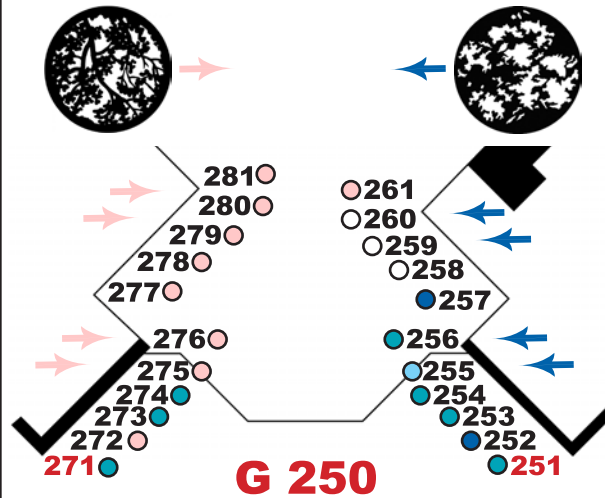

GROUND PLAN

CLOCK - 199
BALLROOM SPECIALS - 261 + 281
CINDY/TOPHER TOP PLATFORM KISS - 252
TOP OF PLATFORM BALLROOM - 255 + 275
SL AUDIENCE AISLE - 251 + 253 + 254
SR AUDIENCE AISLE - 271 + 273 + 274
MOAT CENTER (ONE DIRECTION) - 256
WISHING WELL - 257
CENTER ARCH LOW BALLROOM - 258 + 268
SR AUDIENCE LIGHT - 259
SL STAIRS SPECIAL - 260 + 278
MARIE STAIRS SPECIAL - 272
UPSTAGE KITCHEN TABLE - 276
HOUSE STAIRS SPECIAL - 277

- L153+R132
- L161+R132
- R80+R132
- R73+R132
- R132

ETC Source4 10deg, 19deg, 26deg
ETC ColorSource Spot 05deg
R77109-Blossoms - (A) G708-Moonscape XL - (A)