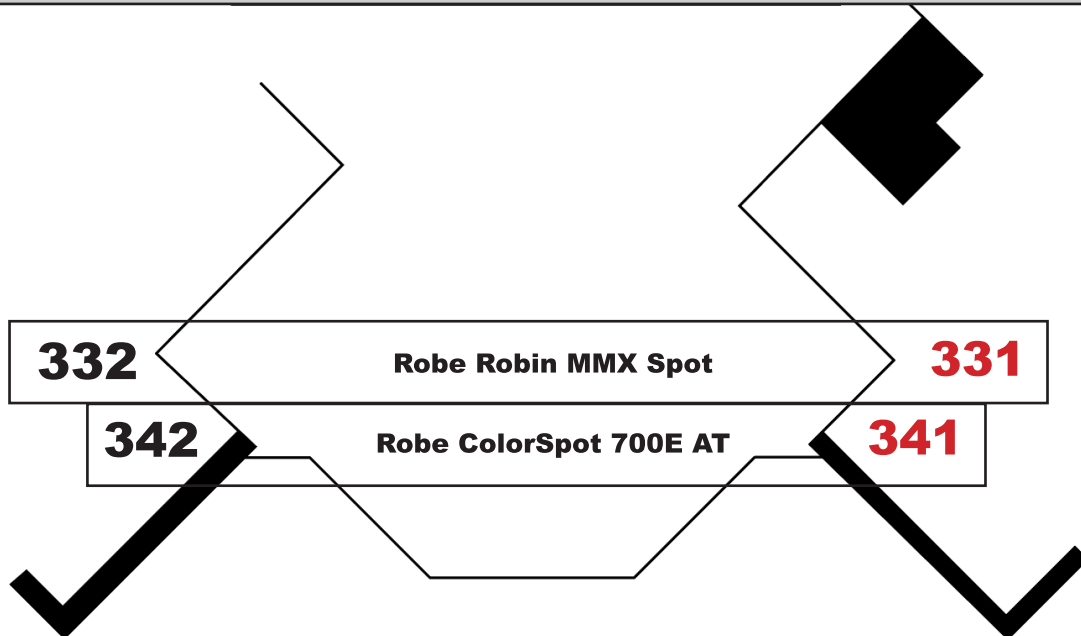

MOVERS

Robe Robin MMX Spot
Robe ColorSpot 700E AT

G 300